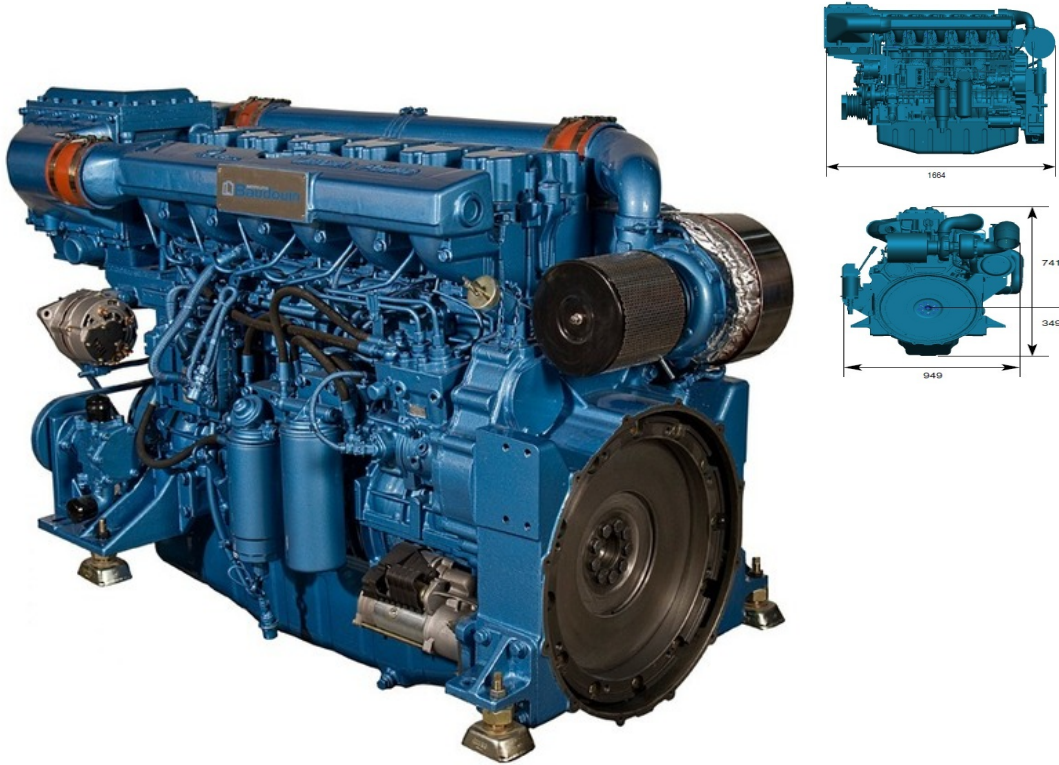

**Baudouin - NEW Baudouin 6M19.3 450hp - 578hp  
Heavy Duty Marine Diesel Engine**

From £ 33,995

**Description**

Brand New Baudouin 6M19.3 450hp - 578hp Six Cylinder Turbocharged Intercooled Heat Exchanger Cooled Heavy Duty Marine Diesel Engine Including Instrumentation. Range Of Gearbox Options Also Available. Keel / Skin Tank cooling also available on this model as a no cost option to suit your requirements. Power ratings available as follows: 450hp (331kw) @ 1800rpm 500hp (368kw) @ 2100rpm 550hp (404kw) @ 2100rpm 578hp (425kw) @ 2200rpm Cubic capacity of 11.6L. SAE 1 Flywheel Housing with SAE 14" Flywheel. Weight Ex Gearbox and Fluids 1200Kg. Baudouin have been producing heavy duty commercial marine engines for over 100 years offering an extremely robust product range with a class leading commercial warranty. As an authorised Moteurs Baudouin dealer, Marine Enterprises Ltd are able to supply a full range of engines and spares as well as offering fantastic discounts in exchange for trading in your old engines. Prices displayed are ex VAT ex works UK.

**Sales status:** available

**Manufacturer:** Baudouin

**Model:** NEW Baudouin 6M19.3 450hp - 578hp Heavy Duty Marine Diesel Engine

**Year built:** 2021

**No. of cylinders:** 6

**Cylinder capacity:** 11.6L

**Starter:** Electric start

**Cooling type:** Fresh water

**Condition:** New

**Sale Type:** New

**Sale:** Dealer

**Trade in possible:** yes

**Power:** 578

**Motor:** 425