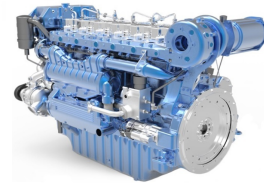

**Baudouin - NEW Baudouin 6M33.2 650hp - 750hp Heavy Duty Marine Diesel Engine Package**

From £ 52,495

Dimensions and dry weight (mm / kg)

**Description**

Brand New Baudouin 6M33.2 650hp - 750hp Six Cylinder Turbocharged Heat Exchanger Cooled Heavy Duty Marine Diesel Engine Including Instrumentation. Range Of Gearbox Options Also Available. Keel / Skin Tank cooling also available on this model as a no cost option to suit your requirements. Power ratings available as follows: 650hp (478kw) @ 1800rpm 700hp (515kw) @ 1800rpm 750hp (551kw) @ 1800rpm Cubic capacity of 19.6L. SAE 1 Flywheel Housing with SAE 14" Flywheel. Weight Ex Gearbox and Fluids 2390Kg. Baudouin have been producing heavy duty commercial marine engines for over 100 years offering an extremely robust product range with a class leading commercial warranty. As an authorised Moteurs Baudouin dealer, Marine Enterprises Ltd are able to supply a full range of engines and spares as well as offering fantastic discounts in exchange for trading in your old engines. Prices displayed are ex VAT ex works UK.

**Sales status:** available

**Manufacturer:** Baudouin

**Model:** NEW Baudouin 6M33.2 650hp - 750hp Heavy Duty Marine Diesel Engine Package

**Year built:** 2021

**No. of cylinders:** 6

**Cylinder capacity:** 19.6L

**Starter:** Electric start

**Cooling type:** Fresh water

**Condition:** New

**Sale Type:** New

**Sale:** Dealer

**Trade in possible:** yes

**Power:** 750

**Motor:** 552