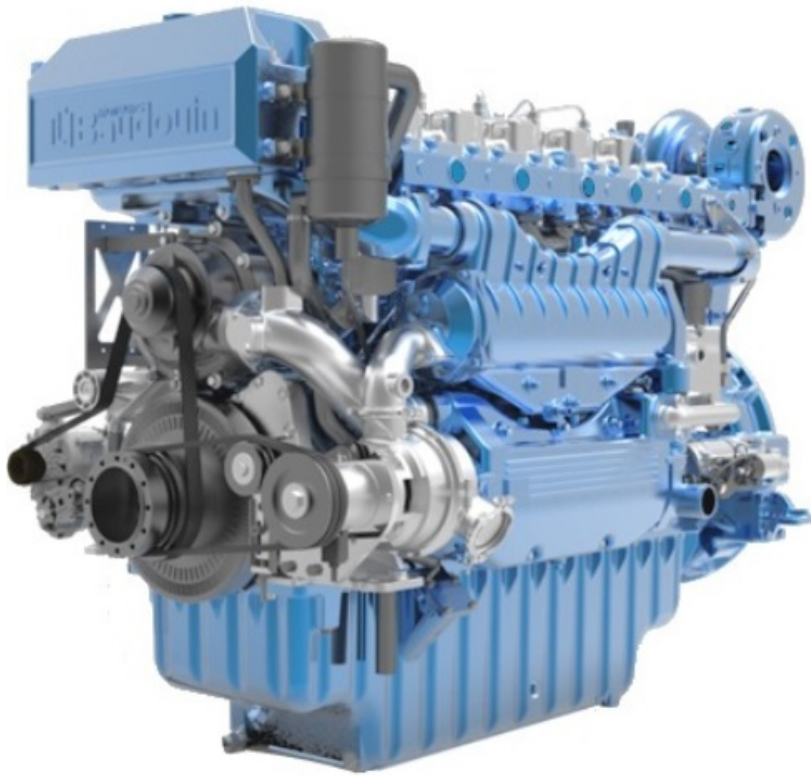

**Baudouin - NEW Baudouin 6M33.2 650hp - 750hp Heavy Duty Marine Diesel Engine Package**

From £ 52,495

Dimensions and dry weight (mm / kg)

**Description**

Brand New Baudouin 6M33.2 650hp - 750hp Six Cylinder Turbocharged Heat Exchanger Cooled Heavy Duty Marine Diesel Engine Including Instrumentation. Range Of Gearbox Options Also Available. Keel / Skin Tank cooling also available on this model as a no cost option to suit your requirements. Power ratings available as follows: 650hp (478kw) @ 1800rpm 700hp (515kw) @ 1800rpm 750hp (551kw) @ 1800rpm Cubic capacity of 19.6L. SAE 1 Flywheel Housing with SAE 14" Flywheel. Weight Ex Gearbox and Fluids 2390Kg. Baudouin have been producing heavy duty commercial marine engines for over 100 years offering an extremely robust product range with a class leading commercial warranty. As an authorised Moteurs Baudouin dealer, Marine Enterprises Ltd are able to supply a full range of engines and spares as well as offering fantastic discounts in exchange for trading in your old engines. Prices displayed are ex VAT ex works UK.

**Sales status:** available

**Manufacturer:** Baudouin

**Model:** NEW Baudouin 6M33.2 650hp - 750hp Heavy Duty Marine Diesel Engine Package

**Year built:** 2021

**No. of cylinders:** 6

**Cylinder capacity:** 19.6L

**Starter:** Electric start

**Cooling type:** Fresh water

**Condition:** New

**Sale Type:** New

**Sale:** Dealer

**Trade in possible:** yes

**Power:** 750

**Motor:** 552