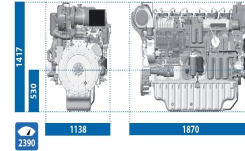

**Baudouin - NEW Baudouin 6M33.2 650hp - 750hp Heavy Duty Marine Diesel Engine Package**

From £ 52,495

Dimensions and dry weight (mm / kg)

**Description**

Brand New Baudouin 6M33.2 650hp - 750hp Six Cylinder Turbocharged Heat Exchanger Cooled Heavy Duty Marine Diesel Engine Including Instrumentation. Range Of Gearbox Options Also Available. Keel / Skin Tank cooling also available on this model as a no cost option to suit your requirements. Power ratings available as follows: 650hp (478kw) @ 1800rpm 700hp (515kw) @ 1800rpm 750hp (551kw) @ 1800rpm Cubic capacity of 19.6L. SAE 1 Flywheel Housing with SAE 14" Flywheel. Weight Ex Gearbox and Fluids 2390Kg. Baudouin have been producing heavy duty commercial marine engines for over 100 years offering an extremely robust product range with a class leading commercial warranty. As an authorised Moteurs Baudouin dealer, Marine Enterprises Ltd are able to supply a full range of engines and spares as well as offering fantastic discounts in exchange for trading in your old engines. Prices displayed are ex VAT ex works UK.

**Sales status:** available

**Manufacturer:** Baudouin

**Model:** NEW Baudouin 6M33.2 650hp - 750hp Heavy Duty Marine Diesel Engine Package

**Year built:** 2021

**No. of cylinders:** 6

**Cylinder capacity:** 19.6L