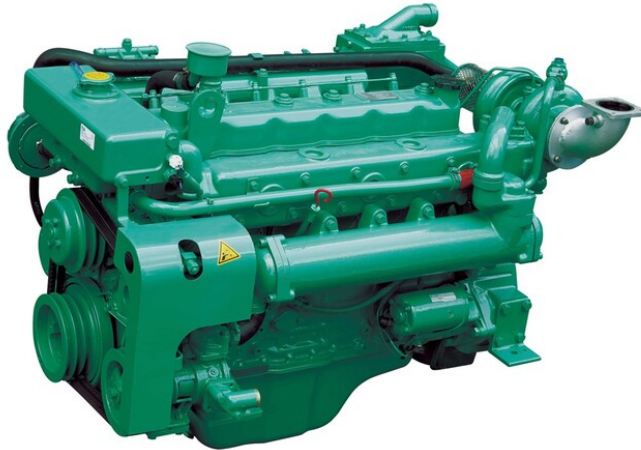

Doosan - NEW Doosan L066 180hp Marine Diesel Engine

£ 19,595

Description

Brand New Crated Doosan L066 180hp Commercial Marine Diesel Engine Complete With Control Panel, Wiring Harness & Installation Kit Comprising: Batteries Battery Cables Racor Fuel Pre-Filter Water Intake Strainer Tool Kit Overalls Filters For First Service Set Of Throttle Controls Tin Of Engine Paint Set Of Manuals This is a true heavy duty marine diesel engine. 5.8 Litre cubic capacity producing 180hp @ 2200RPM. Available in heat exchanger cooled or keel cooled configuration to suit your requirements. We specialise in part exchange and can offer excellent discounts on new Doosan engines in exchange for your old engine. We can offer the full range of Doosan marine engines and generators and also offer a full range of gearbox options for Doosan engines. Further details on request. Please contact us today with your requirements. Export enquiries welcome and regularly undertaken.

Sales status: available

Manufacturer: Doosan

Model: NEW Doosan L066 180hp Marine Diesel Engine

Year built: 2023

No. of cylinders: 6

Cylinder capacity: 5.8

Starter: Electric start

Cooling type: Fresh water

Condition: New

Sale Type: New

Sale: Dealer

Power: 180

Motor: 134

Fuel: Diesel