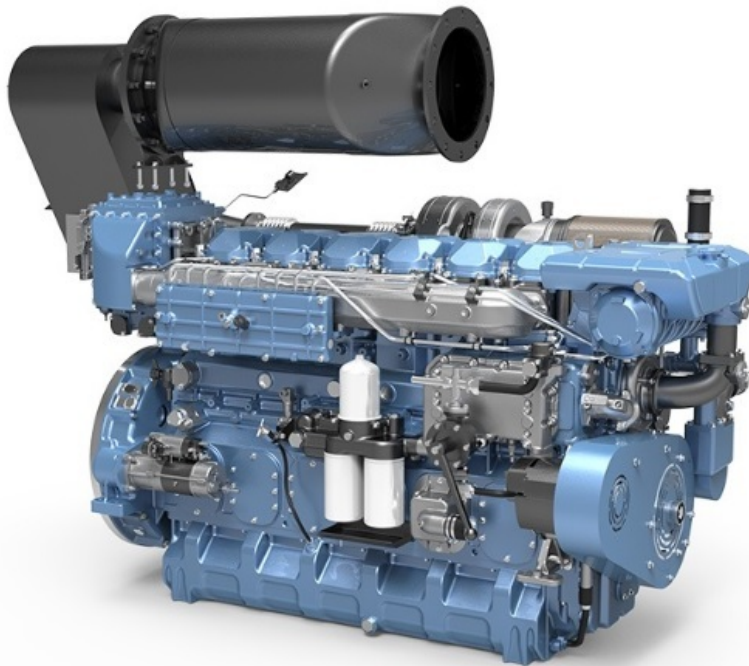

Baudouin - NEW Baudouin 6M26.3 600hp - 815hp Heavy Duty Marine Diesel Engine Package

From £ 58,495

Dimensions and dry weight (mm/kg)

Description

Brand New Baudouin 6M26.3 600hp - 815hp Six Cylinder Turbocharged Intercooled Heat Exchanger Cooled Heavy Duty Marine Diesel Engine Including Instrumentation. Range Of Gearbox Options Also Available. Keel / Skin Tank cooling also available on this model as a no cost option to suit your requirements. Power ratings available as follows: 600hp (441kw) @ 1800rpm 660hp (485kw) @ 1800rpm 700hp (515kw) @ 2000rpm 750hp (551kw) @ 2100rpm 815hp (599kw) @ 2100rpm Cubic capacity of 15.9L. SAE 1 Flywheel Housing with SAE 14" Flywheel. Weight Ex Gearbox and Fluids 1785Kg. Baudouin have been producing heavy duty commercial marine engines for over 100 years offering an extremely robust product range with a class leading commercial warranty. As an authorised Moteurs Baudouin dealer, Marine Enterprises Ltd are able to supply a full range of engines and spares as well as offering fantastic discounts in exchange for trading in your old engines. Prices displayed are ex VAT ex works UK.

Sales status: available

Manufacturer: Baudouin

Model: NEW Baudouin 6M26.3 600hp - 815hp Heavy Duty Marine Diesel Engine Package

Year built: 2021

No. of cylinders: 6

Cylinder capacity: 15.9

Starter: Electric start

Cooling type: Fresh water

Condition: New

Sale Type: New

Sale: Dealer

Trade in possible: yes

Power: 815

Motor: 599

Fuel: Diesel