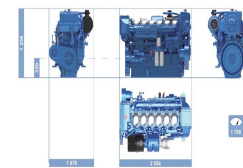

Baudouin - NEW Baudouin 6M26.3 600hp - 815hp Heavy Duty Marine Diesel Engine Package

From £ 58,495

Dimensions and dry weight (mm/kg)

Description

Brand New Baudouin 6M26.3 600hp - 815hp Six Cylinder Turbocharged Intercooled Heat Exchanger Cooled Heavy Duty Marine Diesel Engine Including Instrumentation. Range Of Gearbox Options Also Available. Keel / Skin Tank cooling also available on this model as a no cost option to suit your requirements. Power ratings available as follows: 600hp (441kw) @ 1800rpm 660hp (485kw) @ 1800rpm 700hp (515kw) @ 2000rpm 750hp (551kw) @ 2100rpm 815hp (599kw) @ 2100rpm Cubic capacity of 15.9L. SAE 1 Flywheel Housing with SAE 14" Flywheel. Weight Ex Gearbox and Fluids 1785Kg. Baudouin have been producing heavy duty commercial marine engines for over 100 years offering an extremely robust product range with a class leading commercial warranty. As an authorised Moteurs Baudouin dealer, Marine Enterprises Ltd are able to supply a full range of engines and spares as well as offering fantastic discounts in exchange for trading in your old engines. Prices displayed are ex VAT ex works UK.

Sales status: available

Manufacturer: Baudouin

Model: NEW Baudouin 6M26.3 600hp - 815hp Heavy Duty Marine Diesel Engine Package

Year built: 2021

No. of cylinders: 6

Cylinder capacity: 15.9

Starter: Electric start

Cooling type: Fresh water

Condition: New

Sale Type: New

Sale: Dealer

Trade in possible: yes

Power: 815

Motor: 599

Fuel: Diesel