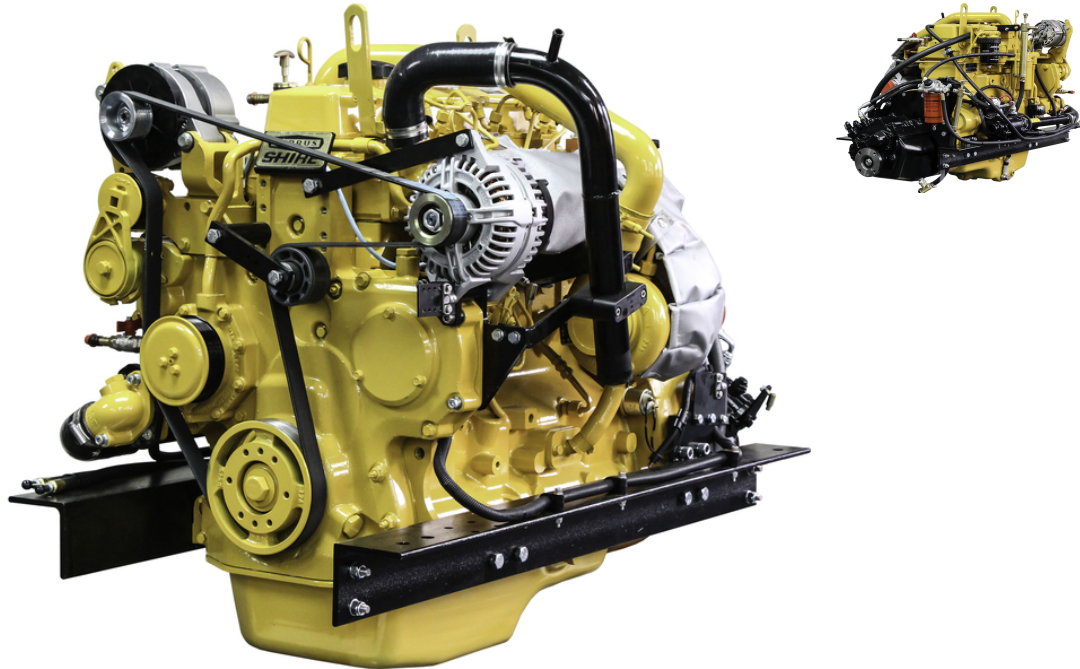

Shire - NEW Shire 90 Keel Cooled 90hp Marine Diesel Engine.

£ 11,650

Description

Brand New Crated Shire 90 Four Cylinder 90hp Keel Cooled 2500rpm Marine Diesel Engine Package Complete With PRM280 Gearbox, Heavy Duty Rails With Flexible Mounts, Low Noise Air Silencer And Filter, Fuel Filter With Water Drain Tap, Control Panel Including Tachometer, Hour Meter and Alarm, etc. Retail price of £14,383 inc VAT. However, at Marine Enterprises we are able to offer a discount of £2,743 off the retail price in exchange for your old engine, giving a Final Price of £11,650 inc. VAT!! Any make or model diesel engine will be accepted. Running on non-running. So long as it is complete and was built after 1980 it will be accepted. If you do not have an engine to part exchange or if the engine is older than 1980, please contact us as we can still offer you a great price on a new engine!! Price excludes delivery. Delivery can gladly be arranged – cost depending upon location. We will cover the cost of collecting the part exchange unit within the UK so there are no hidden extras. We will even contribute towards the transport cost if your PX engine is located outside the UK!!

Sales status: available

Manufacturer: Shire

Model: NEW Shire 90 Keel Cooled 90hp Marine Diesel Engine.

Year built: 2023

No. of cylinders: 4

Cylinder capacity: 4.5L

Starter: Electric start

Cooling type: Fresh water

Condition: New

Sale Type: New

Sale: Dealer

Trade in possible: yes

Power: 90

Motor: 67

Fuel: Diesel

Price Options: new price