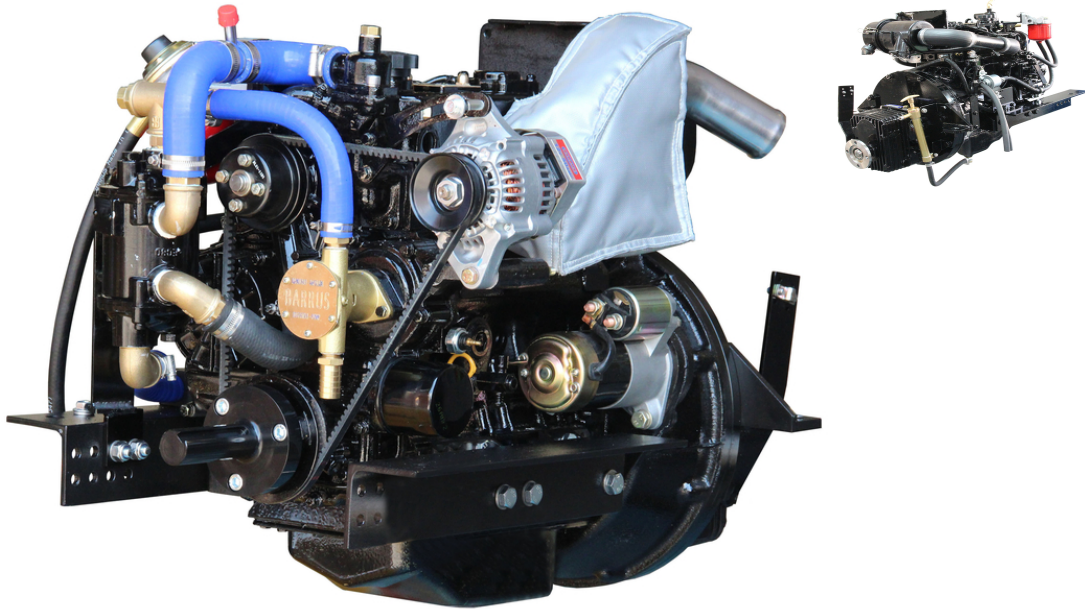

SHIRE - NEW Shire 15 Keel Cooled 15hp Marine Diesel Engine.

£ 3,168

Description

Brand New Crated Shire 15 Two Cylinder 15hp Keel Cooled 3000rpm Marine Diesel Engine Package Complete With PRM60 Gearbox, Heavy Duty Rails With Flexible Mounts, Low Noise Air Silencer And Filter, Fuel Filter With Water Drain Tap, Control Panel Including Tachometer, Hour Meter and Alarm etc. Retail price of £3,912 inc VAT. However, at Marine Enterprises we are able to offer a PX discount of £744 off the retail price in exchange for your old engine, giving a Final Price of £3,168 inc. VAT!! Any make or model diesel engine will be accepted. Running or non-running. So long as it is complete and was built after 1980 it will be accepted. If you do not have an engine to part exchange or if the engine is older than 1980, please contact us as we can still offer you a great price on a new engine!! Price excludes delivery. Delivery can gladly be arranged – cost depending upon location. We will cover the cost of collecting the part exchange unit within the UK so there are no hidden extras. We will even contribute towards the transport cost if your PX engine is located outside the UK!!

Sales status: available

Manufacturer: SHIRE

Model: NEW Shire 15 Keel Cooled 15hp Marine Diesel Engine.

Year built: 2023

No. of cylinders: 2

Cylinder capacity: 0.75L

Starter: Electric start

Cooling type: Fresh water

Condition: New

Sale Type: New

Sale: Dealer

Trade in possible: yes

Power: 15

Motor: 11

Fuel: Diesel

Price Options: new price