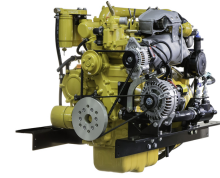

Shire - NEW Shire 60 Keel Cooled 60hp Marine Diesel Engine.

£ 7,751

Description

Brand New Crated Shire 60 Four Cylinder 60hp Keel Cooled 2500rpm Marine Diesel Engine Package Complete With PRM150 Gearbox, Heavy Duty Rails With Flexible Mounts, Low Noise Air Silencer And Filter, Fuel Filter With Water Drain Tap, Control Panel Including Tachometer, Hour Meter and Alarm, etc. Retail price of £9,570 inc VAT. However, at Marine Enterprises we are able to offer a discount of £1,819 off the retail price in exchange for your old engine, giving a Final Price of £7,751 inc. VAT!! Any make or model diesel engine will be accepted. Running on non-running. So long as it is complete and was built after 1980 it will be accepted. If you do not have an engine to part exchange or if the engine is older than 1980, please contact us as we can still offer you a great price on a new engine!! Price excludes delivery. Delivery can gladly be arranged – cost depending upon location. We will cover the cost of collecting the part exchange unit within the UK so there are no hidden extras. We will even contribute towards the transport cost if your PX engine is located outside the UK!!

Sales status: available

Manufacturer: Shire

Model: NEW Shire 60 Keel Cooled 60hp Marine Diesel Engine.

Year built: 2023

No. of cylinders: 4

Cylinder capacity: 2.5L

Starter: Electric start

Cooling type: Fresh water

Condition: New

Sale Type: New

Sale: Dealer

Trade in possible: yes

Power: 60

Motor: 44

Fuel: Diesel

Price Options: new price