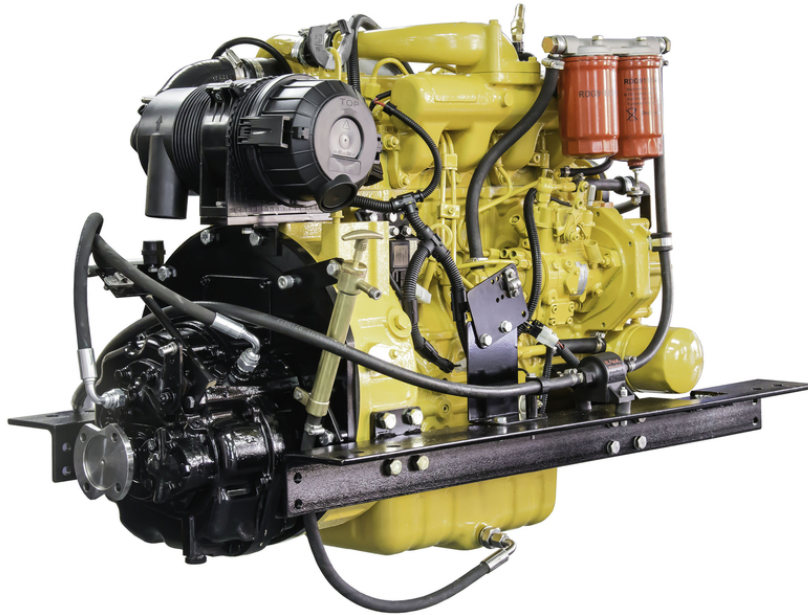

Shire - NEW Shire 60 Keel Cooled 60hp Marine Diesel Engine.

£ 7,751

Description

Brand New Crated Shire 60 Four Cylinder 60hp Keel Cooled 2500rpm Marine Diesel Engine Package Complete With PRM150 Gearbox, Heavy Duty Rails With Flexible Mounts, Low Noise Air Silencer And Filter, Fuel Filter With Water Drain Tap, Control Panel Including Tachometer, Hour Meter and Alarm, etc. Retail price of £9,570 inc VAT. However, at Marine Enterprises we are able to offer a discount of £1,819 off the retail price in exchange for your old engine, giving a Final Price of £7,751 inc. VAT!! Any make or model diesel engine will be accepted. Running on non-running. So long as it is complete and was built after 1980 it will be accepted. If you do not have an engine to part exchange or if the engine is older than 1980, please contact us as we can still offer you a great price on a new engine!! Price excludes delivery. Delivery can gladly be arranged – cost depending upon location. We will cover the cost of collecting the part exchange unit within the UK so there are no hidden extras. We will even contribute towards the transport cost if your PX engine is located outside the UK!!

Sales status: available

Manufacturer: Shire

Model: NEW Shire 60 Keel Cooled 60hp Marine Diesel Engine.

Year built: 2023

No. of cylinders: 4

Cylinder capacity: 2.5L

Starter: Electric start

Cooling type: Fresh water

Condition: New

Sale Type: New

Sale: Dealer

Trade in possible: yes

Power: 60

Motor: 44

Fuel: Diesel

Price Options: new price