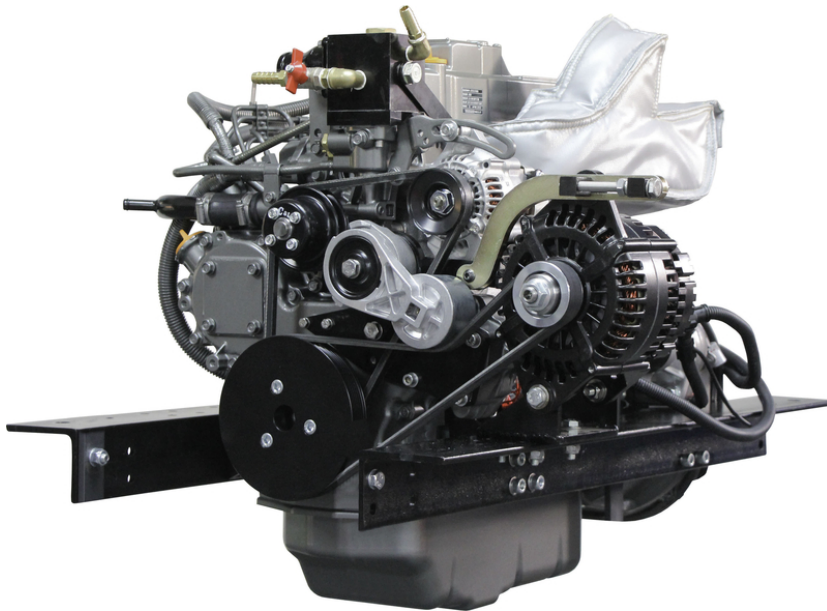

Shire - NEW Shire 45 Keel Cooled 45hp Marine Diesel Engine.

£ 8,107

Description

Brand New Crated Shire 45 Four Cylinder 45hp Keel Cooled 2800rpm Marine Diesel Engine Package Complete With PRM150 Gearbox, Heavy Duty Rails With Flexible Mounts, Low Noise Air Silencer And Filter, Fuel Filter With Water Drain Tap, Control Panel Including Tachometer, Hour Meter and Alarm, etc. Retail price of £10,009 inc VAT. However, at Marine Enterprises we are able to offer a discount of £1,902 off the retail price in exchange for your old engine, giving a Final Price of £8,107 inc. VAT!! Any make or model diesel engine will be accepted. Running on non-running. So long as it is complete and was built after 1980 it will be accepted. If you do not have an engine to part exchange or if the engine is older than 1980, please contact us as we can still offer you a great price on a new engine!! Price excludes delivery. Delivery can gladly be arranged – cost depending upon location. We will cover the cost of collecting the part exchange unit within the UK so there are no hidden extras. We will even contribute towards the transport cost if your PX engine is located outside the UK!!

Sales status: available

Manufacturer: Shire

Model: NEW Shire 45 Keel Cooled 45hp Marine Diesel Engine.

Year built: 2023

No. of cylinders: 4

Cylinder capacity: 2.2L

Starter: Electric start

Cooling type: Fresh water

Condition: New

Sale Type: New

Sale: Dealer

Trade in possible: yes

Power: 45

Motor: 33

Fuel: Diesel

Price Options: new price