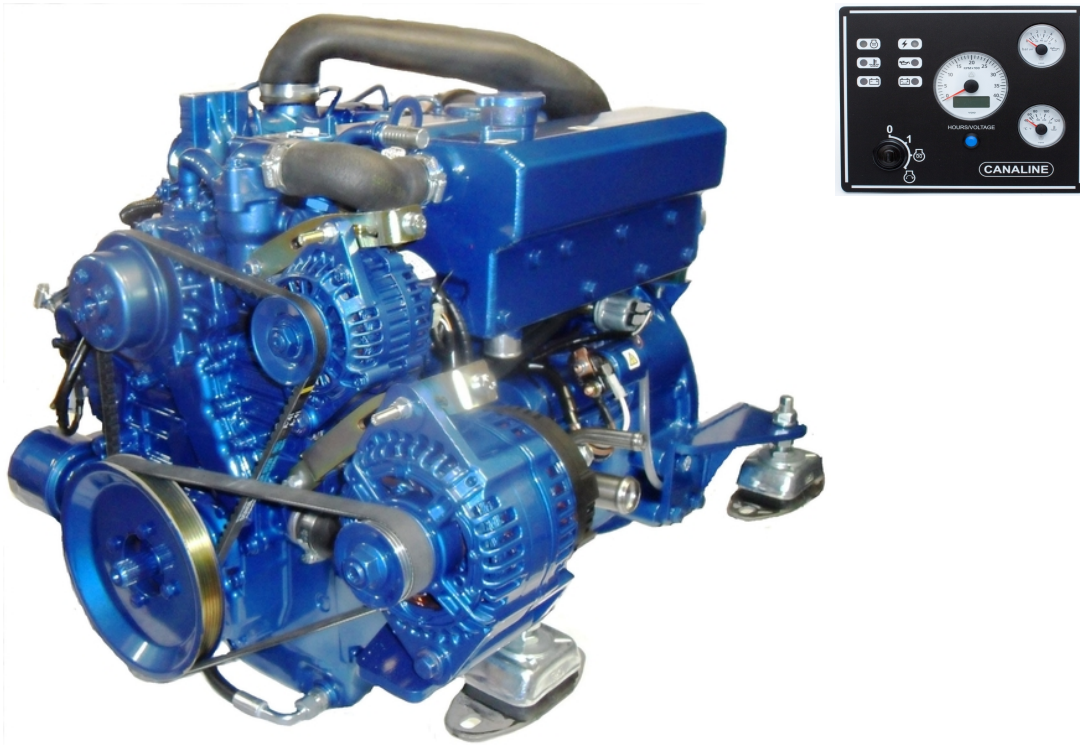

**Canaline - NEW Canaline 52 Marine Diesel 52hp
Engine & Gearbox Package**

£ 8,220

Description

Brand New Crated Canaline 52 52hp Four Cylinder Skin Tank Cooled Marine Diesel Engine Package Complete With Control Panel, Wiring Loom & PRM150 Gearbox With Full Canaline Warranty. We are able to offer various gearbox ratio options. Please enquire for details. Fantastic discounts available for part exchanging your old engine so please contact us with details of your existing engine package for the best possible deal. Any make or model of inboard diesel will be accepted. Running or Non Running. All Canaline Models Available Through Us As Authorised Dealers With Unbeatable PX Deals. Call For Details. Price is excluding delivery. Delivery gladly arranged - cost dependent upon location.

Sales status: available

Manufacturer: Canaline

Model: NEW Canaline 52 Marine Diesel 52hp Engine & Gearbox Package

Year built: 2024

No. of cylinders: 4

Cylinder capacity: 2.2L

Starter: Electric start

Cooling type: Fresh water

No. of previous owners: 1

Condition: New

Sale Type: New

Sale: Dealer

Trade in possible: yes

Power: 52

Motor: 38

Fuel: Diesel