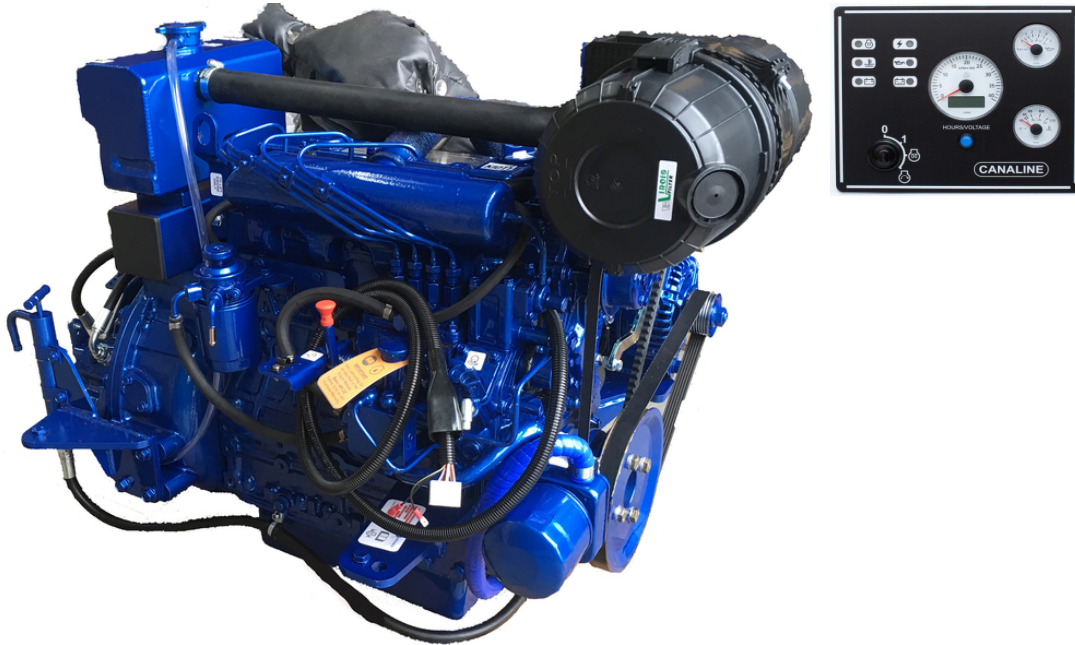

**Canaline - NEW Canaline 70T 65hp Marine Diesel Engine & Gearbox Package**

£ 9,720

**Description**

Brand New Crated Canaline 70T 65hp Four Cylinder Skin Tank Cooled Marine Diesel Engine Package Complete With Control Panel, Wiring Loom & PRM150 Gearbox With Full Canaline Warranty. We are able to offer various gearbox ratio options. Please enquire for details. Fantastic discounts available for part exchanging your old engine so please contact us with details of your existing engine package for the best possible deal. Any make or model of inboard diesel will be accepted. Running or Non Running. All Canaline Models Available Through Us As Authorised Dealers With Unbeatable PX Deals. Call For Details. Price is excluding delivery. Delivery gladly arranged - cost dependent upon location.

**Sales status:** available

**Manufacturer:** Canaline

**Model:** NEW Canaline 70T 65hp Marine Diesel Engine & Gearbox Package

**Year built:** 2024

**No. of cylinders:** 4

**Cylinder capacity:** 2.4L

**Starter:** Electric start

**Cooling type:** Fresh water

**No. of previous owners:** 1

**Condition:** New

**Sale Type:** New

**Sale:** Dealer

**Trade in possible:** yes

**Power:** 65

**Motor:** 48