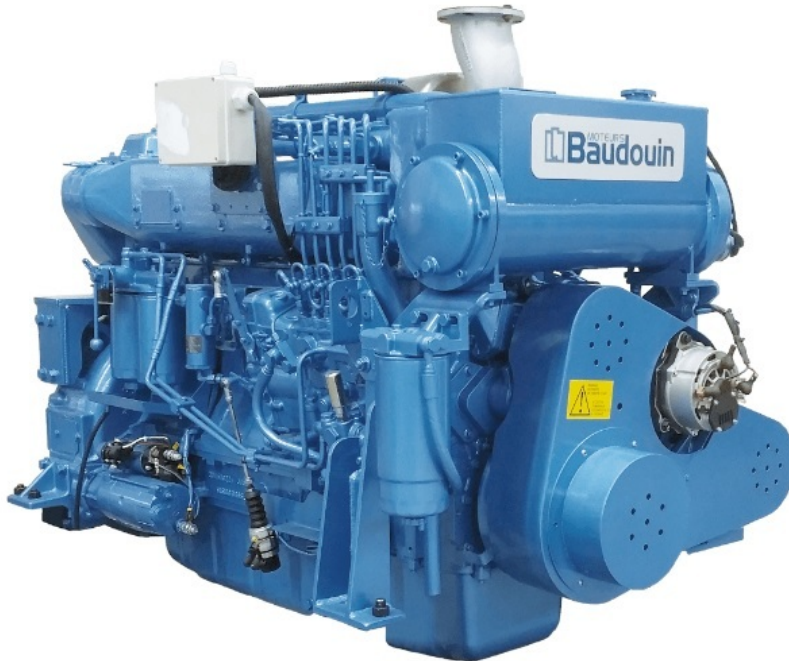

Baudouin - NEW Baudouin 6M16 360hp Heavy Duty Marine Engine Package

From £ 18,395

Description

Brand New Baudouin 6M16 360hp Six Cylinder Heat Exchanger Cooled Turbo Intercooled Heavy Duty Marine Diesel Engine Including Instrumentation. Range Of Gearbox Options Also Available. Keel / Skin Tank cooling also available on this model as a no cost option to suit your requirements. Rated 360hp (264kw) @ 2100rpm with a cubic capacity of 9.7L. SAE 1 Flywheel Housing with SAE 14" Flywheel. Weight Ex Gearbox and Fluids 1056Kg. Baudouin have been producing heavy duty commercial marine engines for over 100 years offering an extremely robust product range with a class leading commercial warranty. As an authorised Moteurs Baudouin dealer, Marine Enterprises Ltd are able to supply a full range of engines and spares as well as offering fantastic discounts in exchange for trading in your old engines. Prices displayed are ex VAT ex works UK.

Sales status: available

Manufacturer: Baudouin

Model: NEW Baudouin 6M16 360hp Heavy Duty Marine Engine Package

Year built: 2021

No. of cylinders: 6

Cylinder capacity: 9.7L

Starter: Electric start

Cooling type: Fresh water

Condition: New

Sale Type: New

Sale: Dealer

Trade in possible: yes

Power: 359

Motor: 264

Fuel: Diesel

Price Options: new price