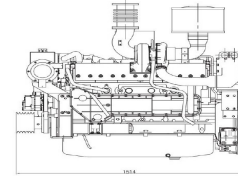

Baudouin - NEW Baudouin 6M16 360hp Heavy Duty Marine Engine Package

From £ 18,395

Description

Brand New Baudouin 6M16 360hp Six Cylinder Heat Exchanger Cooled Turbo Intercooled Heavy Duty Marine Diesel Engine Including Instrumentation. Range Of Gearbox Options Also Available. Keel / Skin Tank cooling also available on this model as a no cost option to suit your requirements. Rated 360hp (264kw) @ 2100rpm with a cubic capacity of 9.7L. SAE 1 Flywheel Housing with SAE 14" Flywheel. Weight Ex Gearbox and Fluids 1056Kg. Baudouin have been producing heavy duty commercial marine engines for over 100 years offering an extremely robust product range with a class leading commercial warranty. As an authorised Moteurs Baudouin dealer, Marine Enterprises Ltd are able to supply a full range of engines and spares as well as offering fantastic discounts in exchange for trading in your old engines. Prices displayed are ex VAT ex works UK.

Sales status: available

Manufacturer: Baudouin

Model: NEW Baudouin 6M16 360hp Heavy Duty Marine Engine Package

Year built: 2021

No. of cylinders: 6

Cylinder capacity: 9.7L

Starter: Electric start

Cooling type: Fresh water

Condition: New

Sale Type: New

Sale: Dealer

Trade in possible: yes

Power: 359

Motor: 264

Fuel: Diesel

Price Options: new price