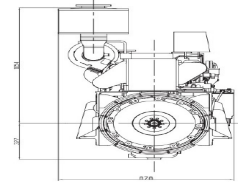

Baudouin - NEW Baudouin 6M16 360hp Heavy Duty Marine Engine Package

From £ 18,395

Description

Brand New Baudouin 6M16 360hp Six Cylinder Heat Exchanger Cooled Turbo Intercooled Heavy Duty Marine Diesel Engine Including Instrumentation. Range Of Gearbox Options Also Available. Keel / Skin Tank cooling also available on this model as a no cost option to suit your requirements. Rated 360hp (264kw) @ 2100rpm with a cubic capacity of 9.7L. SAE 1 Flywheel Housing with SAE 14" Flywheel. Weight Ex Gearbox and Fluids 1056Kg. Baudouin have been producing heavy duty commercial marine engines for over 100 years offering an extremely robust product range with a class leading commercial warranty. As an authorised Moteurs Baudouin dealer, Marine Enterprises Ltd are able to supply a full range of engines and spares as well as offering fantastic discounts in exchange for trading in your old engines. Prices displayed are ex VAT ex works UK.

Sales status: available

Manufacturer: Baudouin

Model: NEW Baudouin 6M16 360hp Heavy Duty Marine Engine Package

Year built: 2021

No. of cylinders: 6

Cylinder capacity: 9.7L

Starter: Electric start

Cooling type: Fresh water