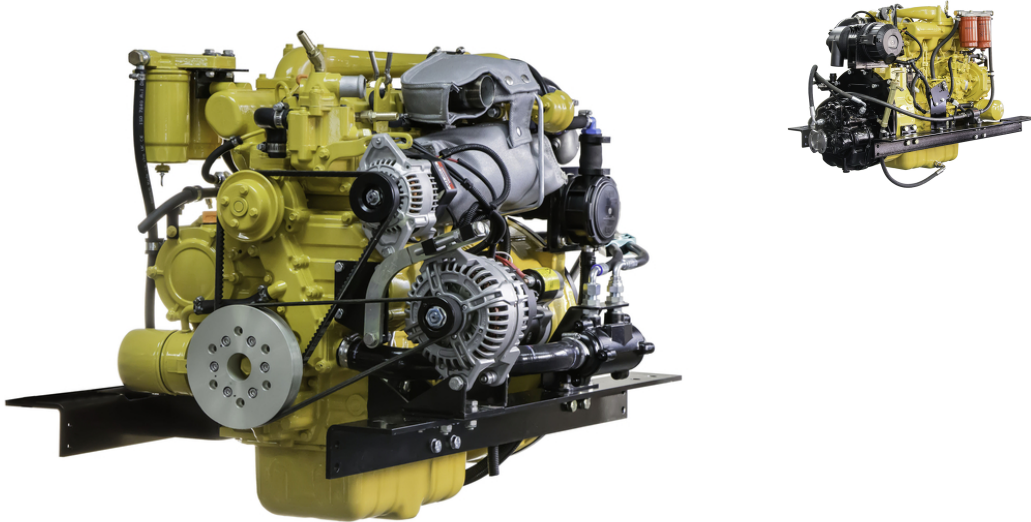

Shire - NEW Shire 65 Keel Cooled 65hp Marine Diesel Engine.

£ 8,935

Description

Brand New Crated Shire 65 Four Cylinder 65hp Keel Cooled 2500rpm Marine Diesel Engine Package Complete With PRM280 Gearbox, Heavy Duty Rails With Flexible Mounts, Low Noise Air Silencer And Filter, Fuel Filter With Water Drain Tap, Control Panel Including Tachometer, Hour Meter and Alarm, etc. Retail price of £11,031 inc VAT. However, at Marine Enterprises we are able to offer a discount of £2,096 off the retail price in exchange for your old engine, giving a Final Price of £8,935 inc. VAT!! Any make or model diesel engine will be accepted. Running on non-running. So long as it is complete and was built after 1980 it will be accepted. If you do not have an engine to part exchange or if the engine is older than 1980, please contact us as we can still offer you a great price on a new engine!! Price excludes delivery. Delivery can gladly be arranged – cost depending upon location. We will cover the cost of collecting the part exchange unit within the UK so there are no hidden extras. We will even contribute towards the transport cost if your PX engine is located outside the UK!!

Sales status: available

Manufacturer: Shire

Model: NEW Shire 65 Keel Cooled 65hp Marine Diesel Engine.

Year built: 2023

No. of cylinders: 4

Cylinder capacity: 2.5L

Starter: Electric start

Cooling type: Fresh water

Condition: New

Sale Type: New

Sale: Dealer

Trade in possible: yes

Power: 65

Motor: 48

Fuel: Diesel

Price Options: new price