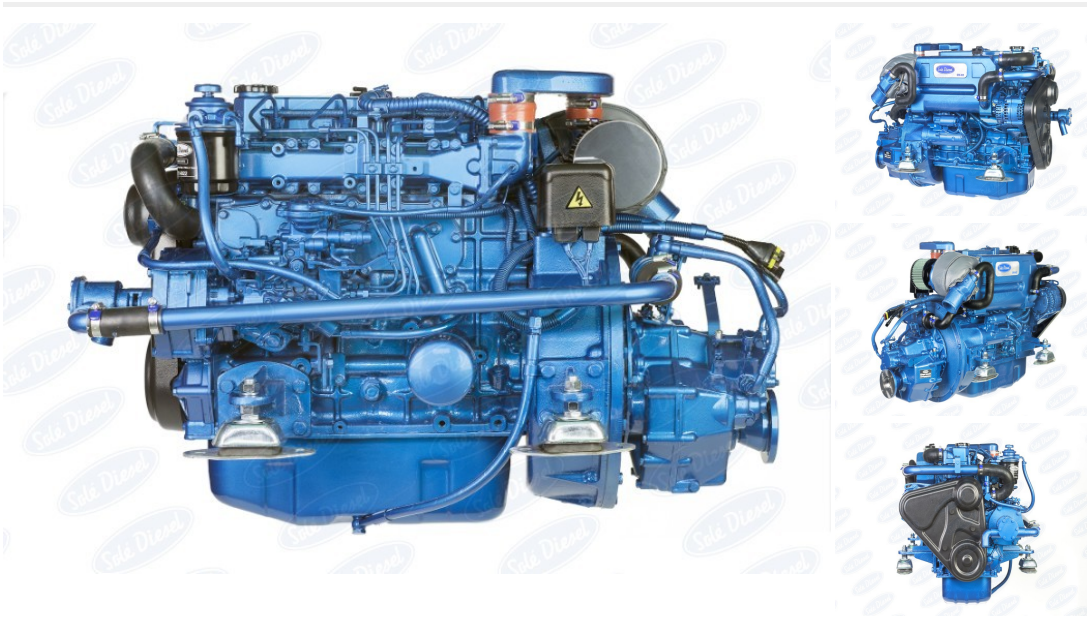

**Sole Diesel - NEW Sole Marine Diesel SM-82 85hp
Engine & Gearbox Package**

£ 13,101

Description

Brand New Crated Sole SM-82 Four Cylinder 85hp Heat Exchanger Cooled Marine Diesel Engine Package Complete With Control Panel, Wiring Loom & PRM 280 Gearbox With Full Sole Warranty. Additional equipment such as custom mounting brackets and calorifier take off fittings available on request. We are able to offer a wide range of alternative gearbox options. Please enquire for details. Retail price of £15,414 inc VAT However, at Marine Enterprises, we are able to offer a massive discount of £2,313 off the retail price in exchange for your old engine package giving a final price of £13,101 inc VAT!! Delivery gladly arranged, cost dependant upon location. Any make or model of diesel engine will be accepted. Running or Non Running. So long as it is complete and was built after 1980 it will be accepted. If you do not have an engine to part exchange or if the engine is older than 1980, please contact us as we can still offer you a great price on a new engine!! All Sole Models Available Through Us As Authorised Dealers With Unbeatable PX Deals. Call For Details.

Sales status: available

Manufacturer: Sole Diesel

Model: NEW Sole Marine Diesel SM-82 85hp Engine & Gearbox Package

Year built: 2024

No. of cylinders: 4

Cylinder capacity: 3.3L

Starter: Electric start

Cooling type: Fresh water

No. of previous owners: 1

Condition: New

Sale Type: New

Sale: Dealer

Trade in possible: yes

Power: 85

Motor: 63

Fuel: Petrol