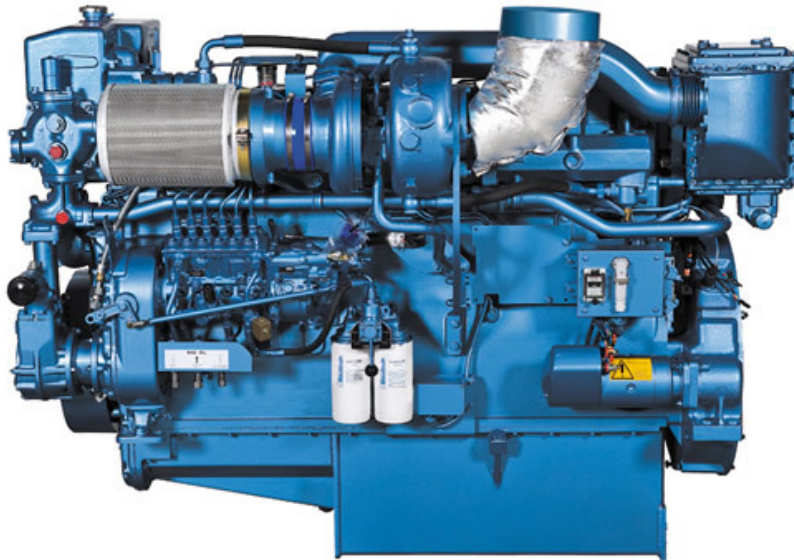

Baudouin - NEW Baudouin 6M26.2 450hp - 600hp Heavy Duty Marine Diesel Engine Packag

From £ 45,695

Description

Brand New Baudouin 6M26.2 450hp - 600hp Six Cylinder Turbocharged Intercooled Heat Exchanger Cooled Heavy Duty Marine Diesel Engine Including Instrumentation. Range Of Gearbox Options Also Available. Keel / Skin Tank cooling also available on this model as a no cost option to suit your requirements. Power ratings available as follows: 450hp (331kw) @ 1800rpm 500hp (368kw) @ 1800rpm 550hp (404kw) @ 1900rpm 600hp (442kw) @ 1950rpm Cubic capacity of 15.9L. SAE 1 Flywheel Housing with SAE 14" Flywheel. Weight Ex Gearbox and Fluids 1785Kg. Baudouin have been producing heavy duty commercial marine engines for over 100 years offering an extremely robust product range with a class leading commercial warranty. As an authorised Moteurs Baudouin dealer, Marine Enterprises Ltd are able to supply a full range of engines and spares as well as offering fantastic discounts in exchange for trading in your old engines. Prices displayed are ex VAT ex works UK.

Sales status: available

Manufacturer: Baudouin

Model: NEW Baudouin 6M26.2 450hp - 600hp Heavy Duty Marine Diesel Engine Packag

Year built: 2021

No. of cylinders: 6

Cylinder capacity: 15.9L

Starter: Electric start

Cooling type: Fresh water

Condition: New

Sale Type: New

Sale: Dealer

Trade in possible: yes

Power: 600

Motor: 442

Fuel: Diesel