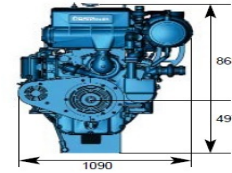

Baudouin - NEW Baudouin 6M26.2 450hp - 600hp Heavy Duty Marine Diesel Engine Packag

From £ 45,695

Description

Brand New Baudouin 6M26.2 450hp - 600hp Six Cylinder Turbocharged Intercooled Heat Exchanger Cooled Heavy Duty Marine Diesel Engine Including Instrumentation. Range Of Gearbox Options Also Available. Keel / Skin Tank cooling also available on this model as a no cost option to suit your requirements. Power ratings available as follows: 450hp (331kw) @ 1800rpm 500hp (368kw) @ 1800rpm 550hp (404kw) @ 1900rpm 600hp (442kw) @ 1950rpm Cubic capacity of 15.9L. SAE 1 Flywheel Housing with SAE 14" Flywheel. Weight Ex Gearbox and Fluids 1785Kg. Baudouin have been producing heavy duty commercial marine engines for over 100 years offering an extremely robust product range with a class leading commercial warranty. As an authorised Moteurs Baudouin dealer, Marine Enterprises Ltd are able to supply a full range of engines and spares as well as offering fantastic discounts in exchange for trading in your old engines. Prices displayed are ex VAT ex works UK.

Sales status: available

Manufacturer: Baudouin

Model: NEW Baudouin 6M26.2 450hp - 600hp Heavy Duty Marine Diesel Engine Packag

Year built: 2021

No. of cylinders: 6

Cylinder capacity: 15.9L

Starter: Electric start

Cooling type: Fresh water

Condition: New

Sale Type: New

Sale: Dealer

Trade in possible: yes

Power: 600

Motor: 442

Fuel: Diesel