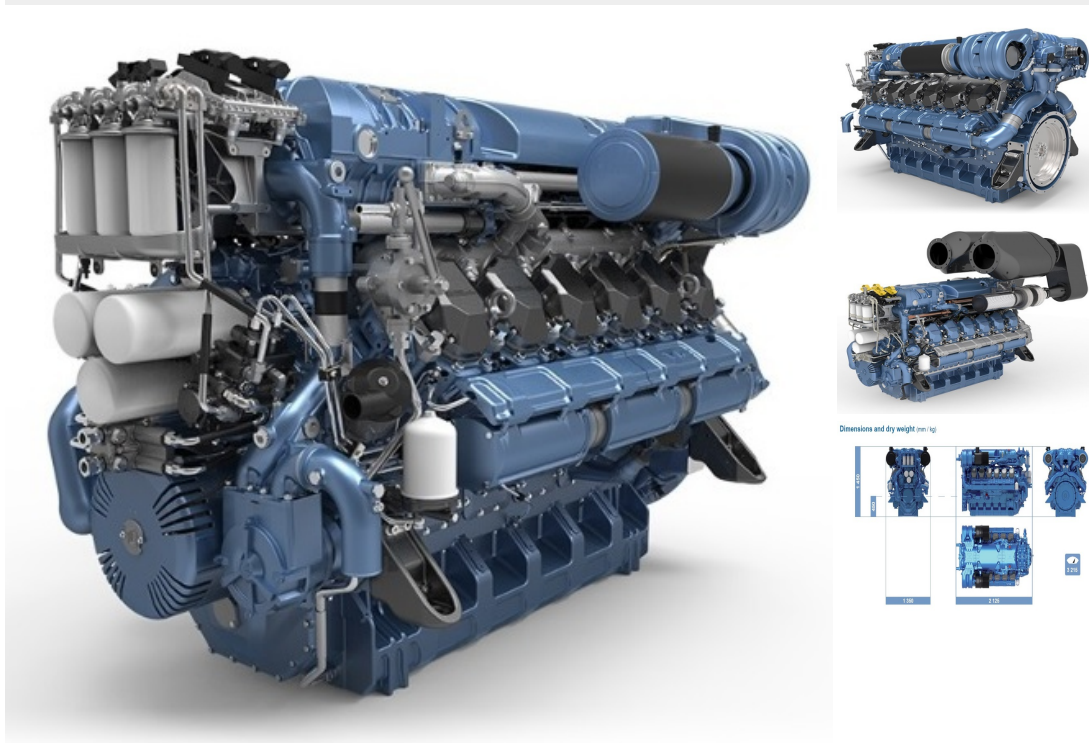

Baudouin - NEW Baudouin 12M26.3 1200hp - 1650hp Heavy Duty Marine Diesel Engine Package

From £ 122,995

Description

Brand New Baudouin 12M26.3 1200hp - 1650hp Twelve Cylinder V12 Turbocharged Intercooled Heat Exchanger Cooled Heavy Duty Marine Diesel Engine Including Instrumentation. Range Of Gearbox Options Also Available. Keel / Skin Tank cooling also available on this model as a no cost option to suit your requirements. Power ratings available as follows: 1200hp (883kw) @ 1800rpm 1320hp (970kw) @ 1800rpm 1400hp (1030kw) @ 2100rpm 1500hp (1104kw) @ 2200rpm 1650hp (1214kw) @ 2300rpm Cubic capacity of 31.8L. SAE 0 Flywheel Housing with SAE 18" Flywheel. Weight Ex Gearbox and Fluids 3215Kg. Baudouin have been producing heavy duty commercial marine engines for over 100 years offering an extremely robust product range with a class leading commercial warranty. As an authorised Moteurs Baudouin dealer, Marine Enterprises Ltd are able to supply a full range of engines and spares as well as offering fantastic discounts in exchange for trading in your old engines. Prices displayed are ex VAT ex works UK.

Sales status: available

Manufacturer: Baudouin

Model: NEW Baudouin 12M26.3 1200hp - 1650hp Heavy Duty Marine Diesel Engine Package

Year built: 2021

No. of cylinders: 12

Cylinder capacity: 31.8L

Oil type: Commercial

Starter: Electric start

Cooling type: Fresh water

Condition: New

Sale Type: New

Sale: Dealer

Trade in possible: yes

Power: 1650

Motor: 1215