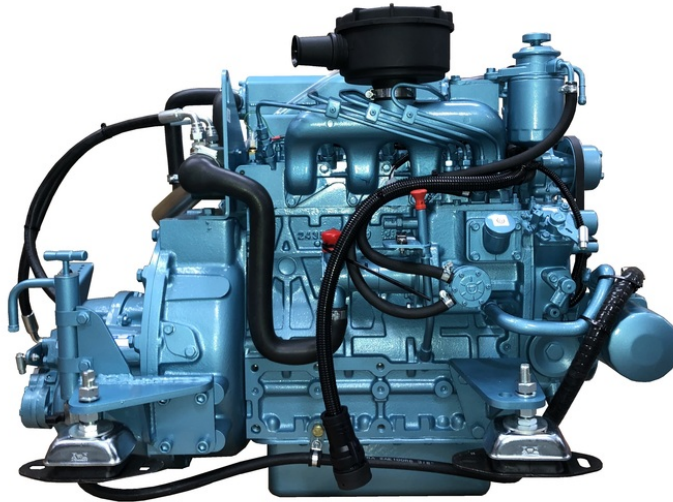

**Thornycroft - NEW Thornycroft TK-60 57hp Marine Diesel Engine & Gearbox Package**

From £ 9,093

**Description**

New Thornycroft TK-60 57hp @ 3000RPM Four Cylinder Heat Exchanger Cooled Marine Diesel Engine With PRM 150D2 Gearbox, Control Panel, 4.0M Wiring Extension Harness & Flexible Engine Mountings. Fully CE and RCDII compliant for leisure and commercial use. Regular retail price of £12,122 Inc VAT We can then offer an amazing discount of £3,030 when you part exchange your old engine. Running or non-running, so long as it was manufactured after 1980 it will qualify under the trade in scheme. This gives a total payable of £9,093 Inc VAT Further options over and above the standard specification are available as follows: Gearbox Options: PRM150 D1.5 PRM150 D2 PRM150 D3 PRM280 D2 PRM280 D3 Technodrive TM345A1.5 Technodrive TM345A2.0 Technodrive TM345A2.47 Engines can also be supplied as Bobtail (no gearbox) or fitted with an adaptor to suit an existing gearbox. Adaptor Plate Options: Adaptor & Drive Plate To Suit PRM125 / PRM150 / TMC60 Adaptor & Drive Plate To Suit PRM260 / PRM 280 Adaptor & Drive Plate To Suit Borg Warner / ZF Hydraulic / SAE7 Engines are available with a choice of Standard or Deluxe Control Panels with a choice of 4.0M, 6.0M and 8.0M Extension Harnesses with fully waterproofed harness connectors. We can also offer a range of useful engine options to include: PTO Stub Shaft On Crank Hot Water Connections For Calorifier Deck Wash Pump Second Alternator (100A) Most standard spec models are in stock ready for fast delivery. Contact us today to discuss your repower project.

**Sales status:** available

**Manufacturer:** Thornycroft

**Model:** NEW Thornycroft TK-60 57hp Marine Diesel Engine & Gearbox Package

**Year built:** 2025

**No. of cylinders:** 4

**Cylinder capacity:** 2.4L