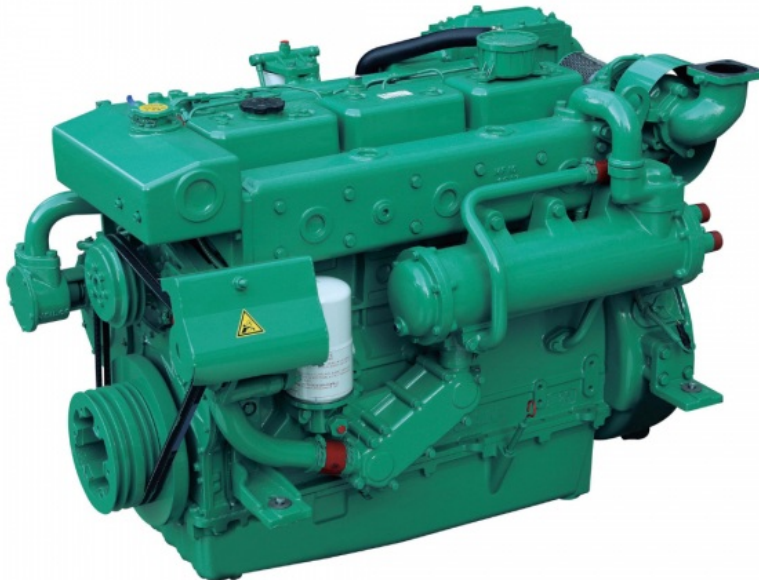

---

**Doosan - NEW Doosan L136TI 230hp Marine Diesel Engine**

£ 20,580

---

---

**Description**

Brand New Crated Doosan L136TI 230hp Commercial Marine Diesel Engine Complete With Control Panel, Wiring Harness & Installation Kit Comprising: Batteries Battery Cables Racor Fuel Pre-Filter Water Intake Strainer Tool Kit Overalls Filters For First Service Set Of Throttle Controls Tin Of Engine Paint Set Of Manuals This is a true heavy duty marine diesel engine. 8.1 Litre cubic capacity producing 230hp @ 2200RPM. Available in heat exchanger cooled or keel cooled configuration to suit your requirements. We specialise in part exchange and can offer excellent discounts on new Doosan engines in exchange for your old engine. We can offer the full range of Doosan marine engines and generators and also offer a full range of gearbox options for Doosan engines. Further details on request. Please contact us today with your requirements. Export enquiries welcome and regularly undertaken.

---

**Sales status:** available

**Manufacturer:** Doosan

**Model:** NEW Doosan L136TI 230hp Marine Diesel Engine

**Year built:** 2023

**No. of cylinders:** 6

**Cylinder capacity:** 8.1L

**Starter:** Electric start

**Cooling type:** Fresh water

**Condition:** New

**Sale Type:** New

**Sale:** Dealer

**Power:** 230

**Motor:** 171

**Fuel:** Diesel

---