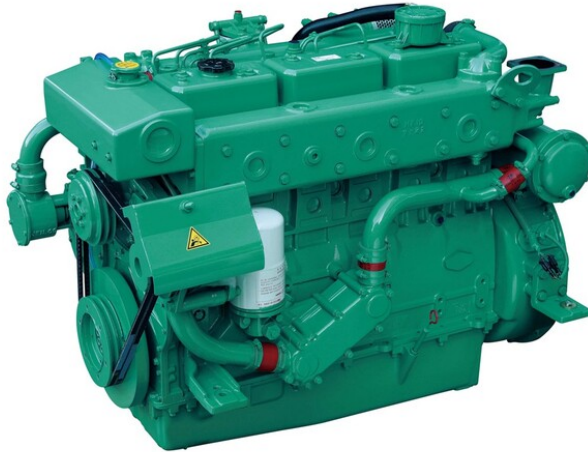

**Doosan - NEW Doosan L136 160hp Marine Diesel Engine**

£ 15,995

**Description**

Brand New Crated Doosan L136 160hp Commercial Marine Diesel Engine Complete With Control Panel, Wiring Harness & Installation Kit Comprising: Batteries Battery Cables Racor Fuel Pre-Filter Water Intake Strainer Tool Kit Overalls Filters For First Service Set Of Throttle Controls Tin Of Engine Paint Set Of Manuals This is a true heavy duty marine diesel engine. 8.1 Litre cubic capacity producing 160hp @ 2200RPM. Available in heat exchanger cooled or keel cooled configuration to suit your requirements. We specialise in part exchange and can offer excellent discounts on new Doosan engines in exchange for your old engine. We can offer the full range of Doosan marine engines and generators and also offer a full range of gearbox options for Doosan engines. Further details on request. Please contact us today with your requirements. Export enquiries welcome and regularly undertaken.

**Sales status:** available

**Manufacturer:** Doosan

**Model:** NEW Doosan L136 160hp Marine Diesel Engine

**Year built:** 2023

**No. of cylinders:** 6

**Cylinder capacity:** 8.1L

**Starter:** Electric start

**Cooling type:** Fresh water

**Condition:** New

**Sale Type:** New

**Sale:** Dealer

**Power:** 160

**Motor:** 119

**Fuel:** Diesel