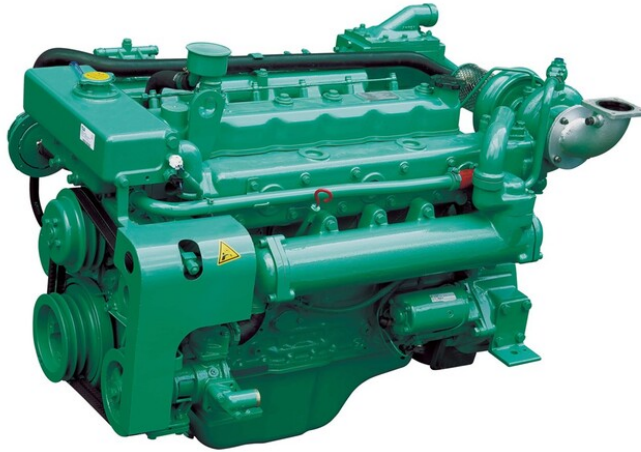

Doosan - NEW Doosan L066 180hp Marine Diesel Engine

£ 19,595

Description

Brand New Crated Doosan L066 180hp Commercial Marine Diesel Engine Complete With Control Panel, Wiring Harness & Installation Kit Comprising: Batteries Battery Cables Racor Fuel Pre-Filter Water Intake Strainer Tool Kit Overalls Filters For First Service Set Of Throttle Controls Tin Of Engine Paint Set Of Manuals This is a true heavy duty marine diesel engine. 5.8 Litre cubic capacity producing 180hp @ 2200RPM. Available in heat exchanger cooled or keel cooled configuration to suit your requirements. We specialise in part exchange and can offer excellent discounts on new Doosan engines in exchange for your old engine. We can offer the full range of Doosan marine engines and generators and also offer a full range of gearbox options for Doosan engines. Further details on request. Please contact us today with your requirements. Export enquiries welcome and regularly undertaken.

Sales status: available

Manufacturer: Doosan

Model: NEW Doosan L066 180hp Marine Diesel Engine

Year built: 2023

No. of cylinders: 6

Cylinder capacity: 5.8

Starter: Electric start

Cooling type: Fresh water

Condition: New

Sale Type: New

Sale: Dealer

Power: 180

Motor: 134

Fuel: Diesel